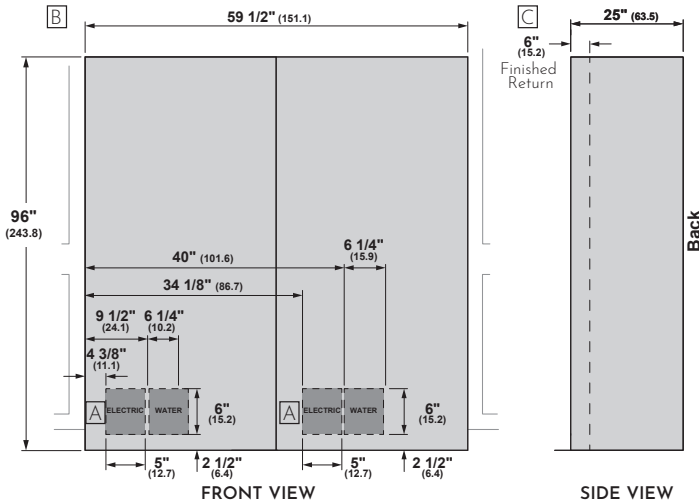

## OVERALL DIMENSIONS

### DUAL PRODUCT CLEARANCES

\*\* Dimensions based on handle height of 2 9/16" (6.5)  
\*\*\* Included in the 59 1/2" or 71 1/2" cut out requirements