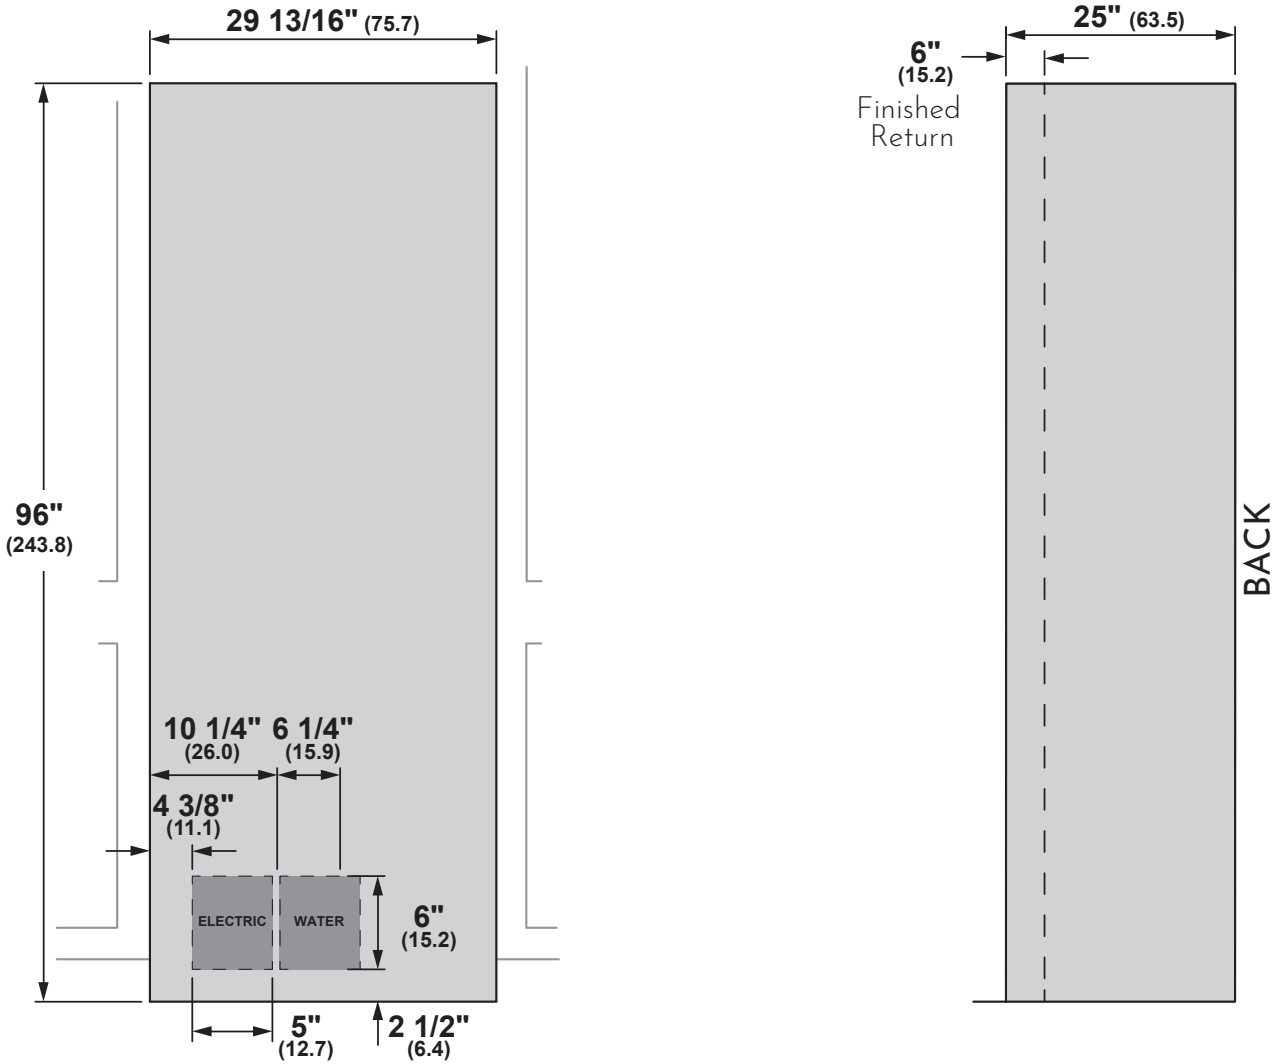

MONOGRAM DESIGNER COLLECTION

30" COLUMN INSTALLATION

SINGLE INSTALLATION CUT OUT OVERVIEW

SINGLE 30" INSTALLATION

30" INTEGRATED FREEZER, ZIF301NBRII AND
30" INTEGRATED REFRIGERATOR, ZIR301NBRII

ACCESSORIES REQUIRED FOR INSTALL

30" Brass Top Plate	ZKW30BW
30" Brass Toe Kick	ZKW30BV
30" Titanium Top Plate	ZKW30TV
30" Titanium Toe Kick	ZKW30TV