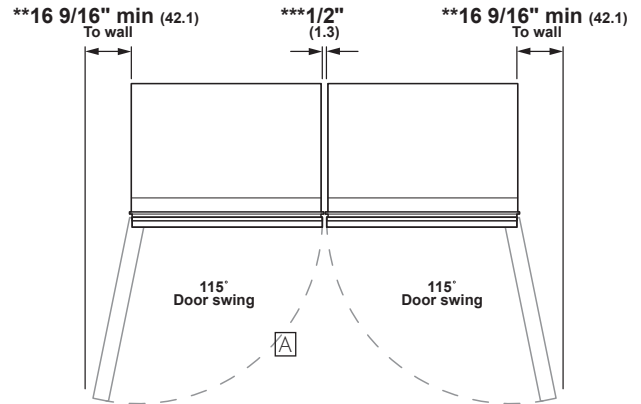

### DUAL PRODUCT CLEARANCES

\*\* Dimensions based on handle height of 2 9/16" (6.5)  
\*\*\* Included in the 59 1/2" or 71 1/2" cut out requirements