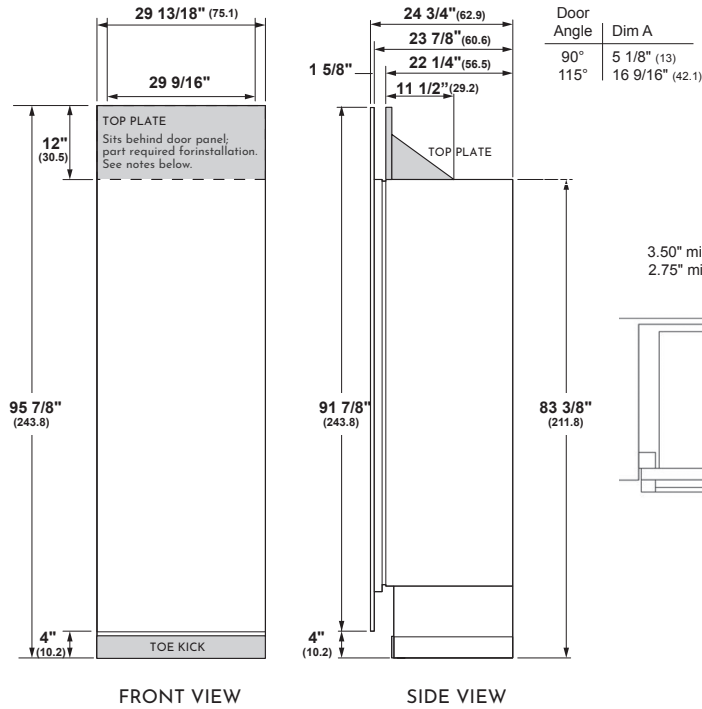

### COLUMN HANDLE KIT BRASS ZKSPIH1BVBI

Overall Height (inches)	1 3/8"
Overall Depth (inches)	2 7/16"
Overall Length (inches)	34 5/8"
Overall Weight (pounds)	3.50 lbs.

### COLUMN HANDLE KIT TITANIUM ZKSPIH1TVTI

Overall Height (inches)	1 3/8"
Overall Depth (inches)	2 7/16"
Overall Length (inches)	34 5/8"
Overall Weight (pounds)	3.50 lbs.

HANDLES CRAFTED IN COLLABORATION WITH KEELER BRASS CO.

## OVERALL DIMENSIONS

### 30" COLUMN PANEL TITANIUM RIGHT-HAND ZKITN304VRH

Overall Width (inches)	29 9/16"
Overall Height (inches)	91 7/8"
Overall Depth (inches)	3/4"
Overall Weight (pounds)	48 lbs.
Full Warranty	2 Years