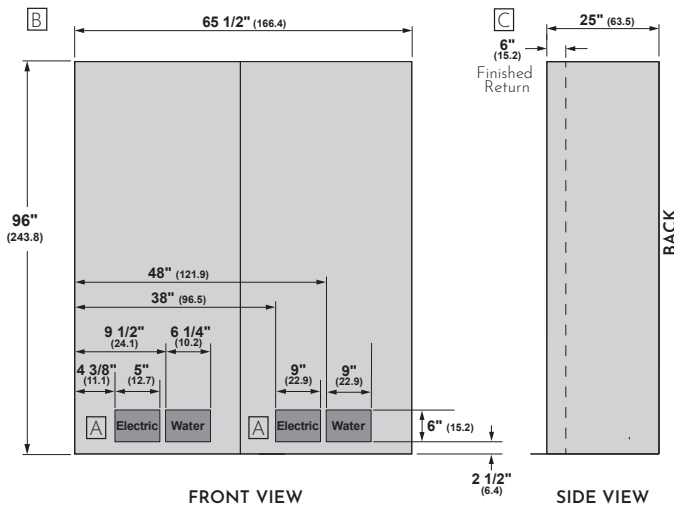

DUAL INSTALLATION 30" INTEGRATED FREEZER, ZIF301NPNII AND 36" INTEGRATED REFRIGERATOR, ZIR361NPRII

ACCESSORIES REQUIRED FOR INSTALL

66" Brass Top Plate	ZKW66BV
66" Brass Toe Kick	ZKK66BV
66" Titanium Top Plate	ZKW66TV
66" Titanium Toe Kick	ZKK66TV

HELPFUL TIPS

- **A** A separate 115V, 60Hz, 15- or 20-amp power supply is recommended for each product.
- **B** Cutout based on installation of two products with a left- and right-hand door swing.
- **C** A minimum 6" (15.2) finished return matching cabinet exterior recommended on interior on all sides and top at front of opening.