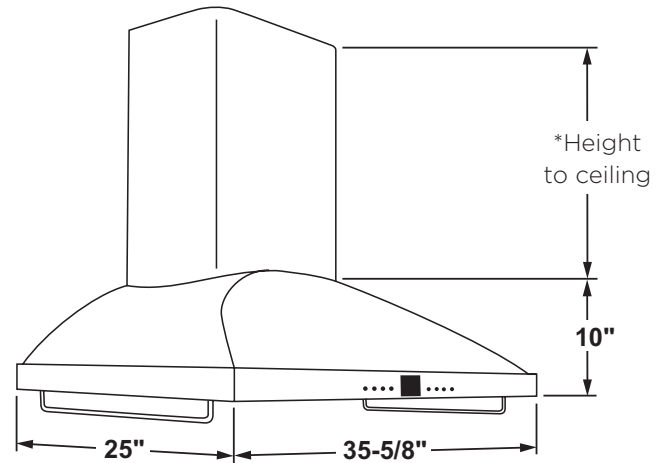

DIMENSIONS AND INSTALLATION INFORMATION
(IN INCHES)

ZV950SDSS - WALLMOUNTED VENT HOOD

*24-1/2" for 8 ft. ceiling, kit included.

36-1/2" for 9 ft. ceiling kit included.

36-1/2" to 44" for 9ft. to 10 ft. ceiling (for ceilings between 9' 6" and 10 ft. mount hood 30" above cooktop)

Blower outlet 8" round

NOTE

The supplied duct cover is adjustable to fit 8 ft. to 10 ft. ceilings. For ceiling heights greater than 10 ft. and up to 14 ft., order ZX14SDSS stainless steel duct cover accessory.

INSTALLATION INFORMATION

Before installing consult installation instructions packed with product, or available online at monogram.com, for current dimensional data.

FEATURES AND BENEFITS

FOR 30" OR 36" COOKTOP SURFACES